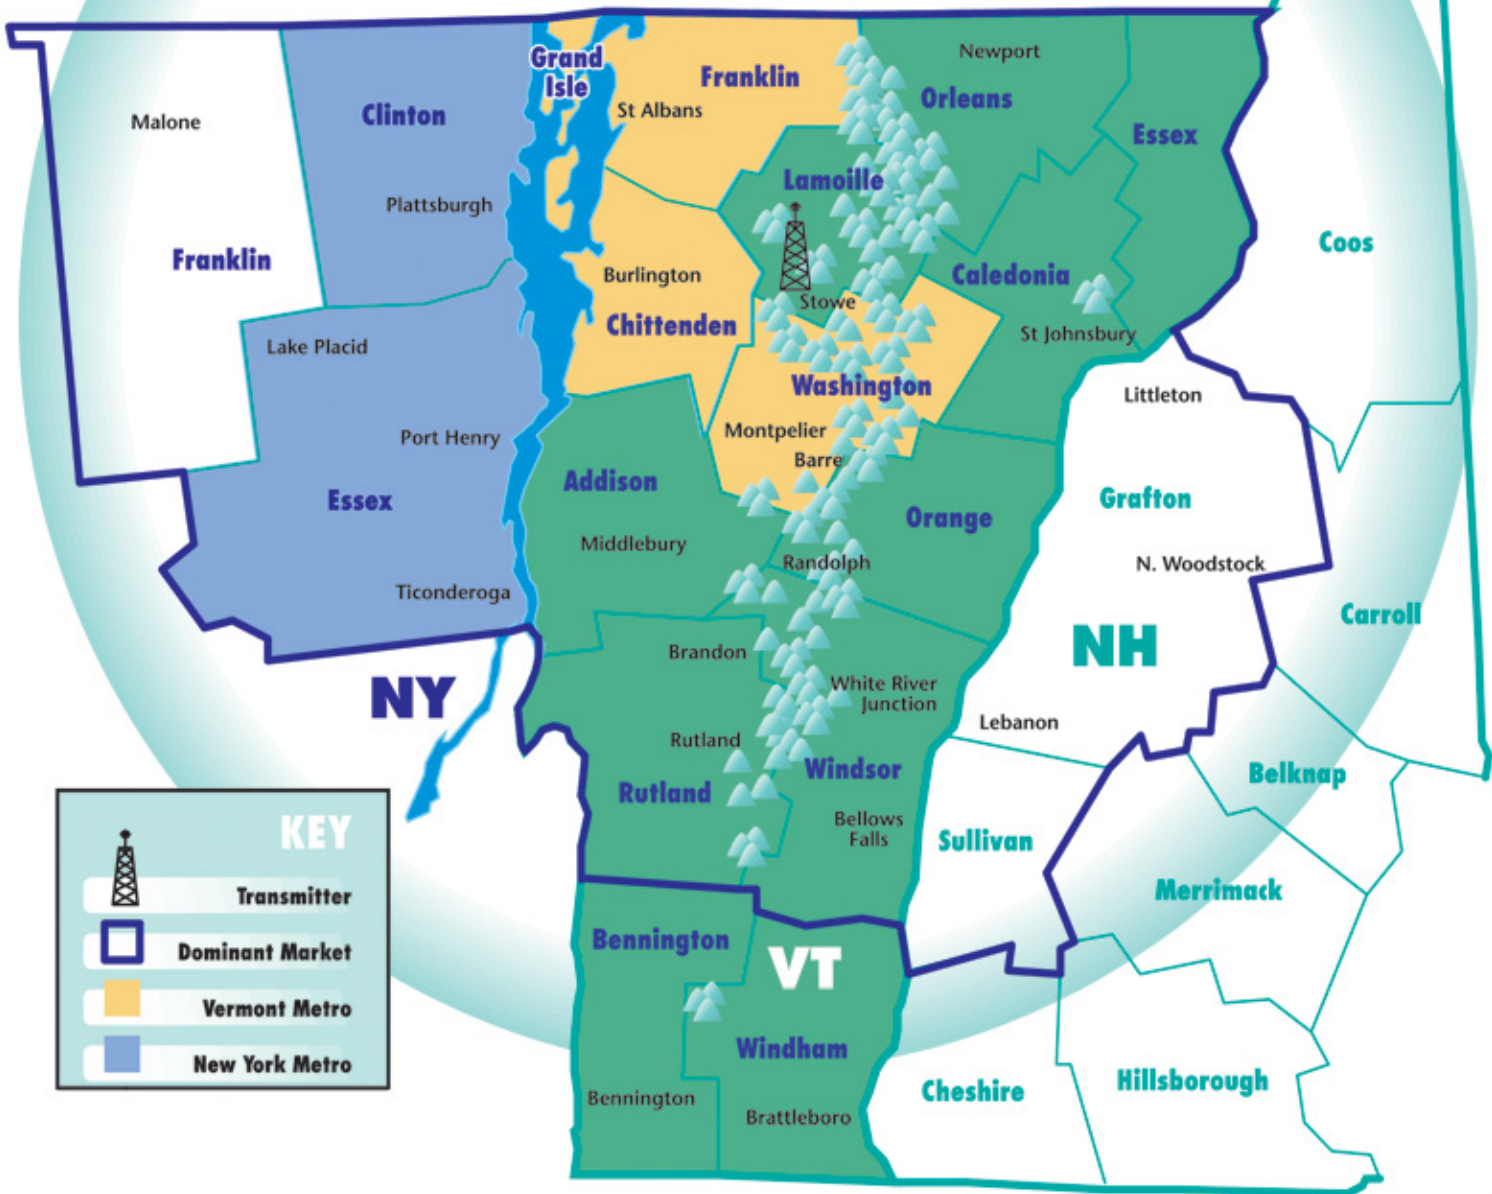

Tower located on top of
 Mt. Mansfield, Stowe, Vermont

CANADA

KEY

-  Transmitter
-  Dominant Market
-  Vermont Metro
-  New York Metro

The Market's Number One Station Since 1954.